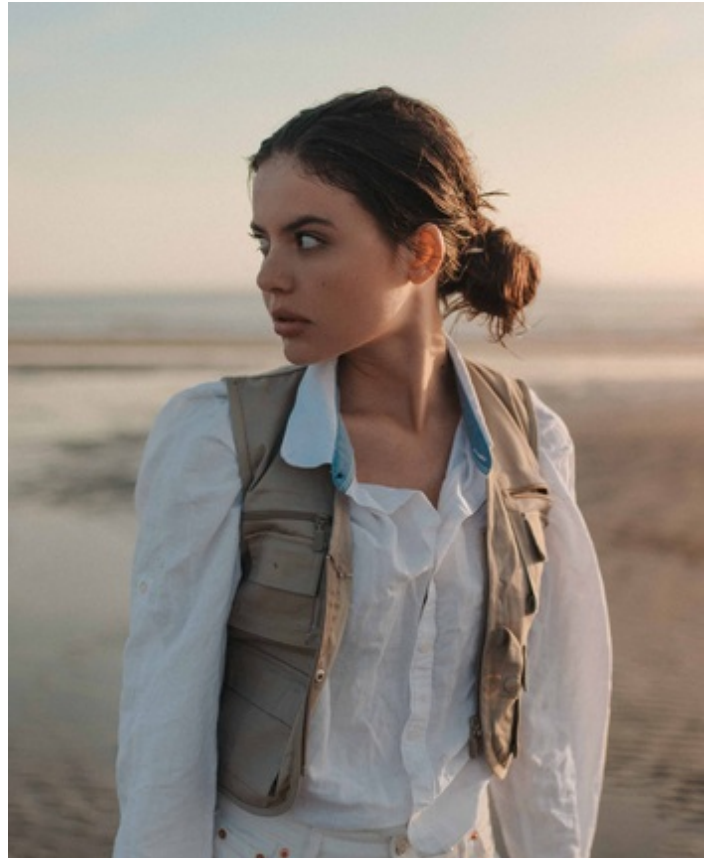

Height 175cm Dress size 34 Cup Size B Chest/Bust 84cm Waist 62cm Hips 90cm Shoe size 38 Hair Color brown
Eye Color hazel

Height 175cm Dress size 34 Cup Size B Chest/Bust 84cm Waist 62cm Hips 90cm Shoe size 38 Hair Color brown
Eye Color hazel