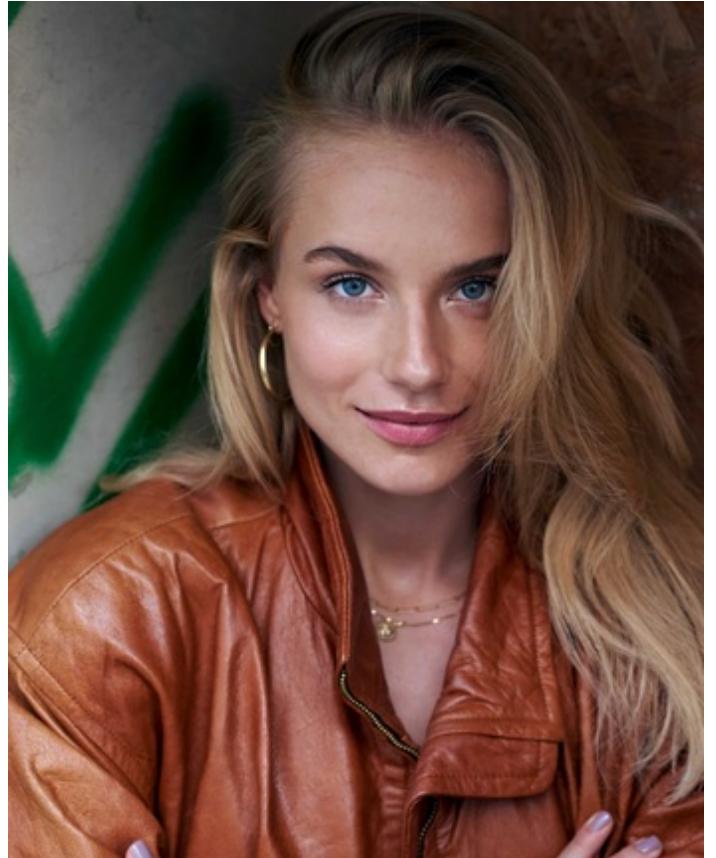

Height 165cm Dress size 34-36 Chest/Bust 83cm Waist 60cm Hips 89cm Shoe size 37 Hair Color blonde
Eye Color blue

Height 165cm Dress size 34-36 Chest/Bust 83cm Waist 60cm Hips 89cm Shoe size 37 Hair Color blonde
Eye Color blue