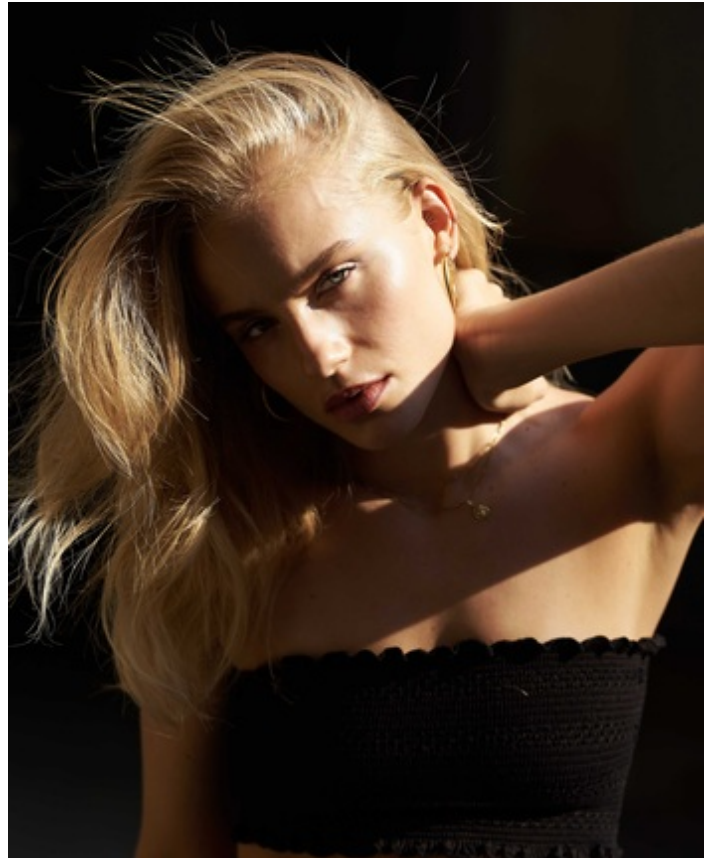

Height 165cm Dress size 34-36 Chest/Bust 83cm Waist 60cm Hips 89cm Shoe size 37 Hair Color blonde
Eye Color blue

Height 165cm Dress size 34-36 Chest/Bust 83cm Waist 60cm Hips 89cm Shoe size 37 Hair Color blonde
Eye Color blue