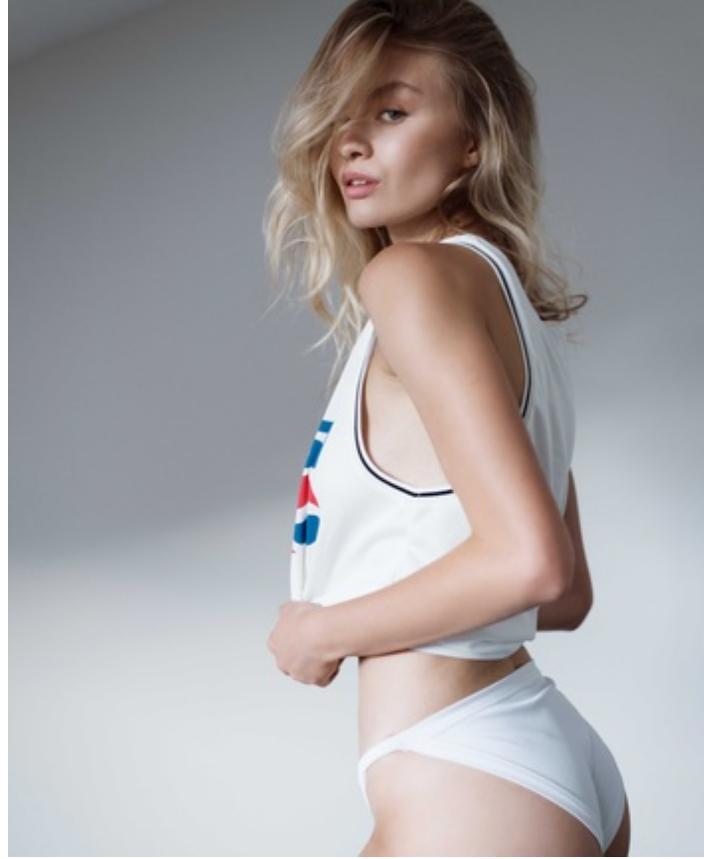

Height 177cm Dress size 34 Chest/Bust 84cm Waist 60cm Hips 88cm Shoe size 38 Hair Color blonde  
Eye Color green

Height 177cm Dress size 34 Chest/Bust 84cm Waist 60cm Hips 88cm Shoe size 38 Hair Color blonde  
Eye Color green